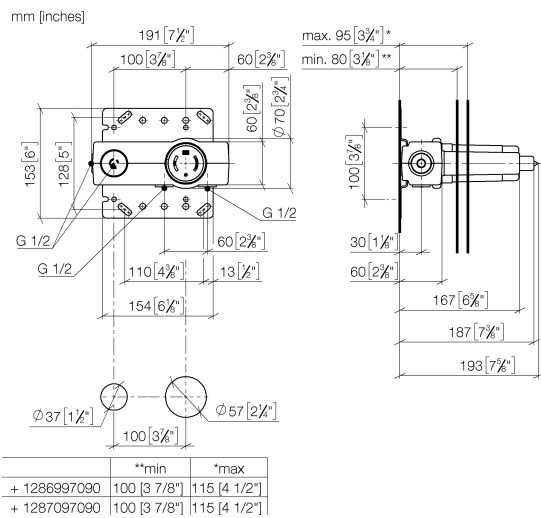

EDITION PRO Concealed wall-mounted single-lever mixer mixer on right -

35 870 970 90

- red brass, lead-free
- 2x male thread 1/2" connection
- 1x female thread 1/2" outlet for wall spout
- 1x female thread 1/2" outlet
- 2x dust cover
- anti-water packing
- soundproofing
- gauge 100 mm

EDITION PRO Concealed wall-mounted single-lever mixer mixer on right -

35 870 970 90

Certificates

ACS_21 ACC LY 141.

EDITION PRO Concealed wall-mounted single-lever mixer mixer on right -

35 870 970 90

Spare parts list

No.	Item Number	Name	Quantity used	Delivery time
1	04 31 20 006 00 90	plug	1	2
2	09 21 02 182 90	cap	1	2
3	90 23 01 091 00 90	set	3	2
4	90 31 20 107 00 90	plug	1	2
5	90 17 01 238 00 90	sleeve	1	2
6	09 21 02 182 90	cap	1	2
7	90 23 01 174 00 90	sleeve	2	2
8	04 14 03 074 01 90	gasket kit	1	2